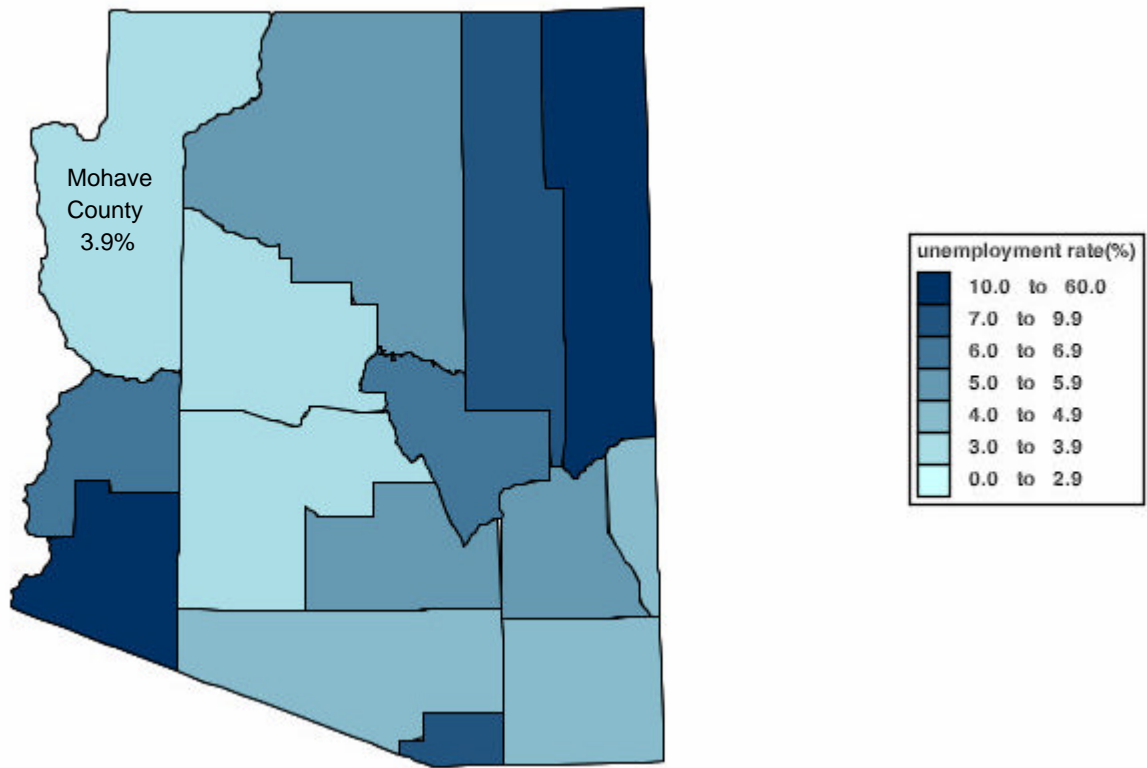

Unemployment Rates By Arizona Counties

Unemployment rates by county, not seasonally adjusted, Arizona December 2005

Map Title: Unemployment rates by county, not seasonally adjusted
Map Type: Arizona county Map
Month/Year: December/2005

County	December 2005
Apache County	10.9
Cochise County	4.6
Coconino County	5.0
Gila County	6.0
Graham County	5.6
Greenlee County	4.8
La Paz County	6.4
Maricopa County	3.7
Mohave County	3.9
Navajo County	8.0
Pima County	4.1